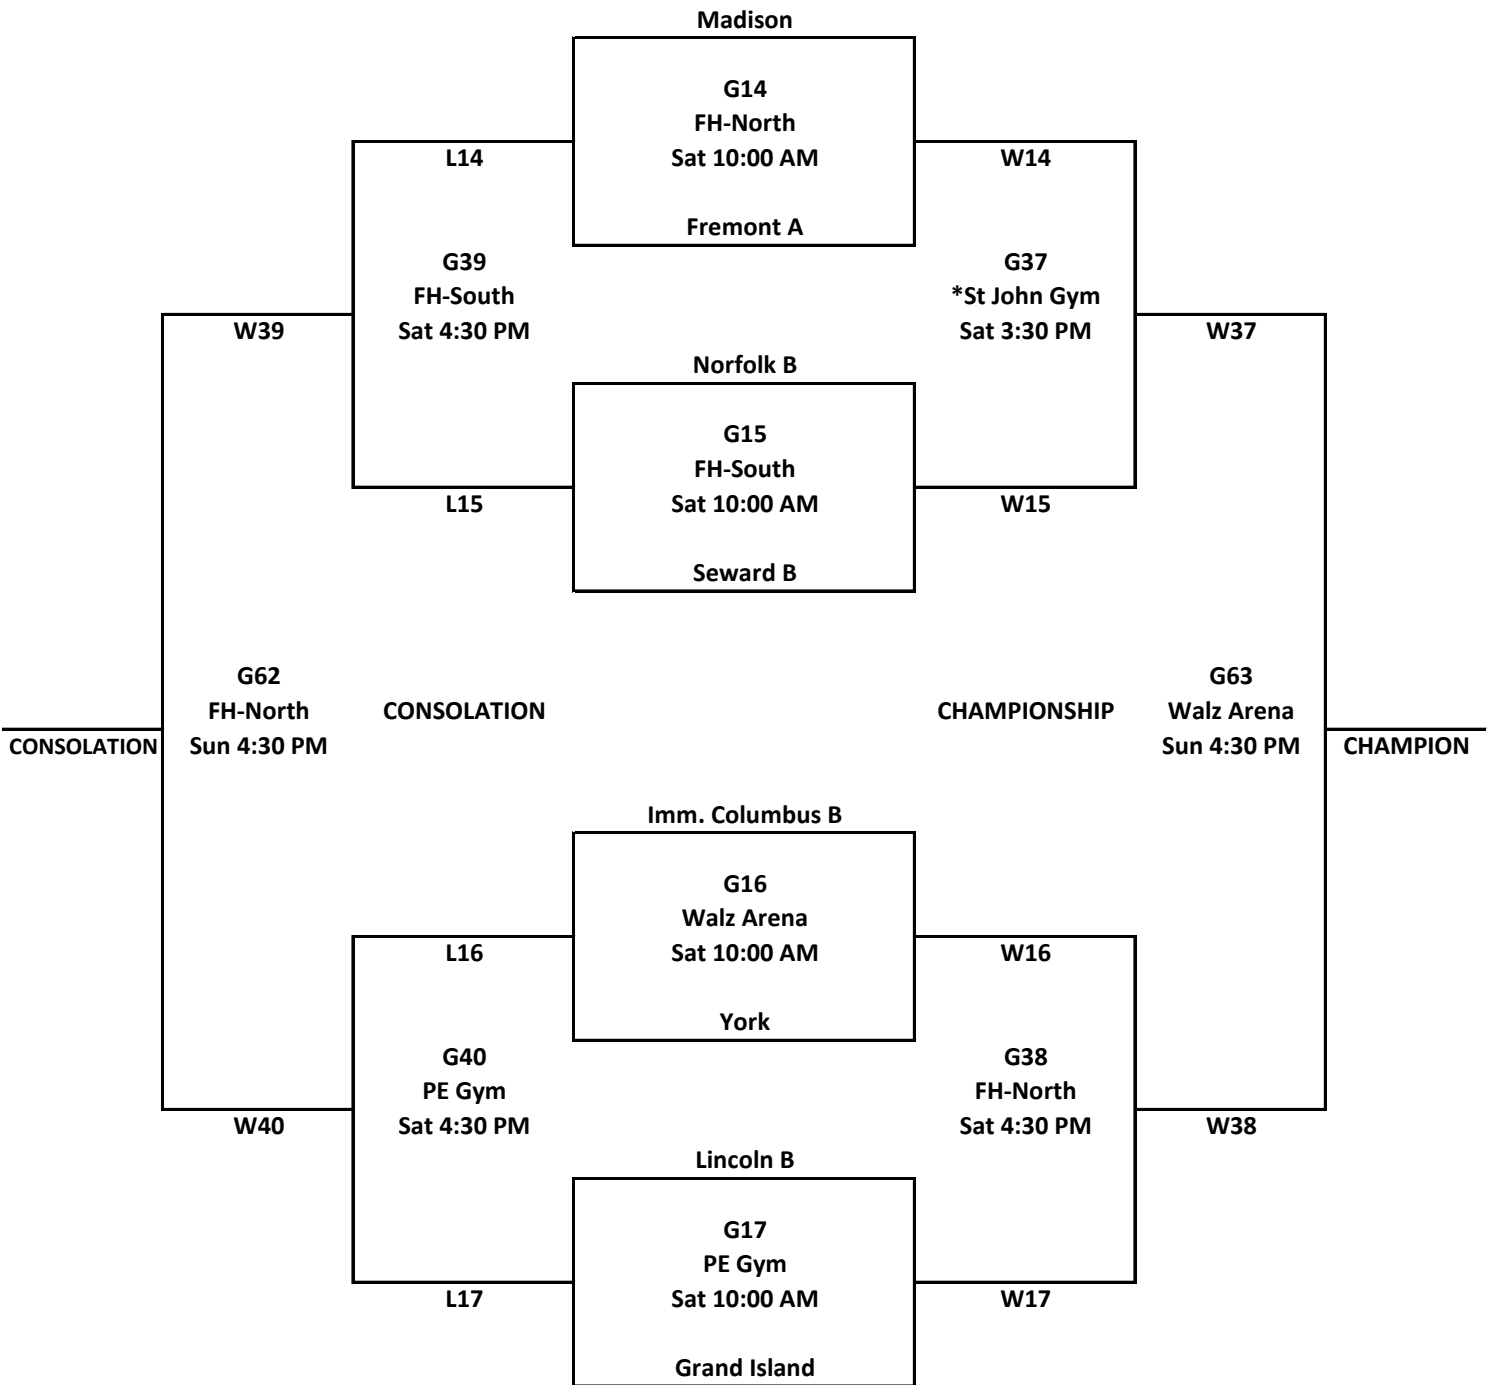

CLASS A Boys C-Club 2018

LOCATIONS:

Walz Human Performance Center

Walz Arena
Field House - North
Field House - South

PE Building
PE Gym

St John Lutheran Church & School

*St. John Gym

*NOTE: games at St. John Gym may move to Walz Arena depending on CUNE basketball playoffs

CLASS B Boys C-Club 2018

LOCATIONS:

Walz Human Performance Center
Walz Arena
Field House - North
Field House - South

PE Building
PE Gym

St John Lutheran Church & School

*St. John Gym

*NOTE: games at St. John Gym may move to Walz Arena depending on CUNE basketball playoffs

CLASS C Boys C-Club 2018

LOCATIONS:

Walz Human Performance Center
Walz Arena
Field House - North
Field House - South

PE Building
PE Gym

St John Lutheran Church & School

*St. John Gym

*NOTE: games at St. John Gym may move to Walz Arena depending on CUNE basketball playoffs