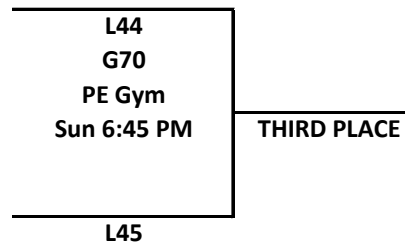

CLASS A Boys C-Club 2018

LOCATIONS:

Walz Human Performance Center

Walz Arena
Field House - North
Field House - South

PE Building
PE Gym

St John Lutheran Church & School

*St. John Gym

*NOTE: games at St. John Gym may move to Walz Arena depending on CUNE basketball playoffs

CLASS B Boys C-Club 2018

LOCATIONS:

Walz Human Performance Center
Walz Arena
Field House - North
Field House - South

PE Building
PE Gym

St John Lutheran Church & School

*St. John Gym

*NOTE: games at St. John Gym may move to Walz Arena depending on CUNE basketball playoffs

CLASS C Boys C-Club 2018

LOCATIONS:

Walz Human Performance Center
Walz Arena
Field House - North
Field House - South

PE Building
PE Gym

St John Lutheran Church & School

*St. John Gym

*NOTE: games at St. John Gym may move to Walz Arena depending on CUNE basketball playoffs