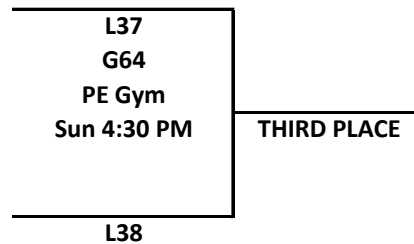

CLASS B Boys C-Club 2018

LOCATIONS:

Walz Human Performance Center
Walz Arena
Field House - North
Field House - South

PE Building
PE Gym

St John Lutheran Church & School

*St. John Gym

*NOTE: games at St. John Gym may move to Walz Arena depending on CUNE basketball playoffs

CLASS C Boys C-Club 2018

LOCATIONS:

Walz Human Performance Center
Walz Arena
Field House - North
Field House - South

PE Building
PE Gym

St John Lutheran Church & School

*St. John Gym

*NOTE: games at St. John Gym may move to Walz Arena depending on CUNE basketball playoffs