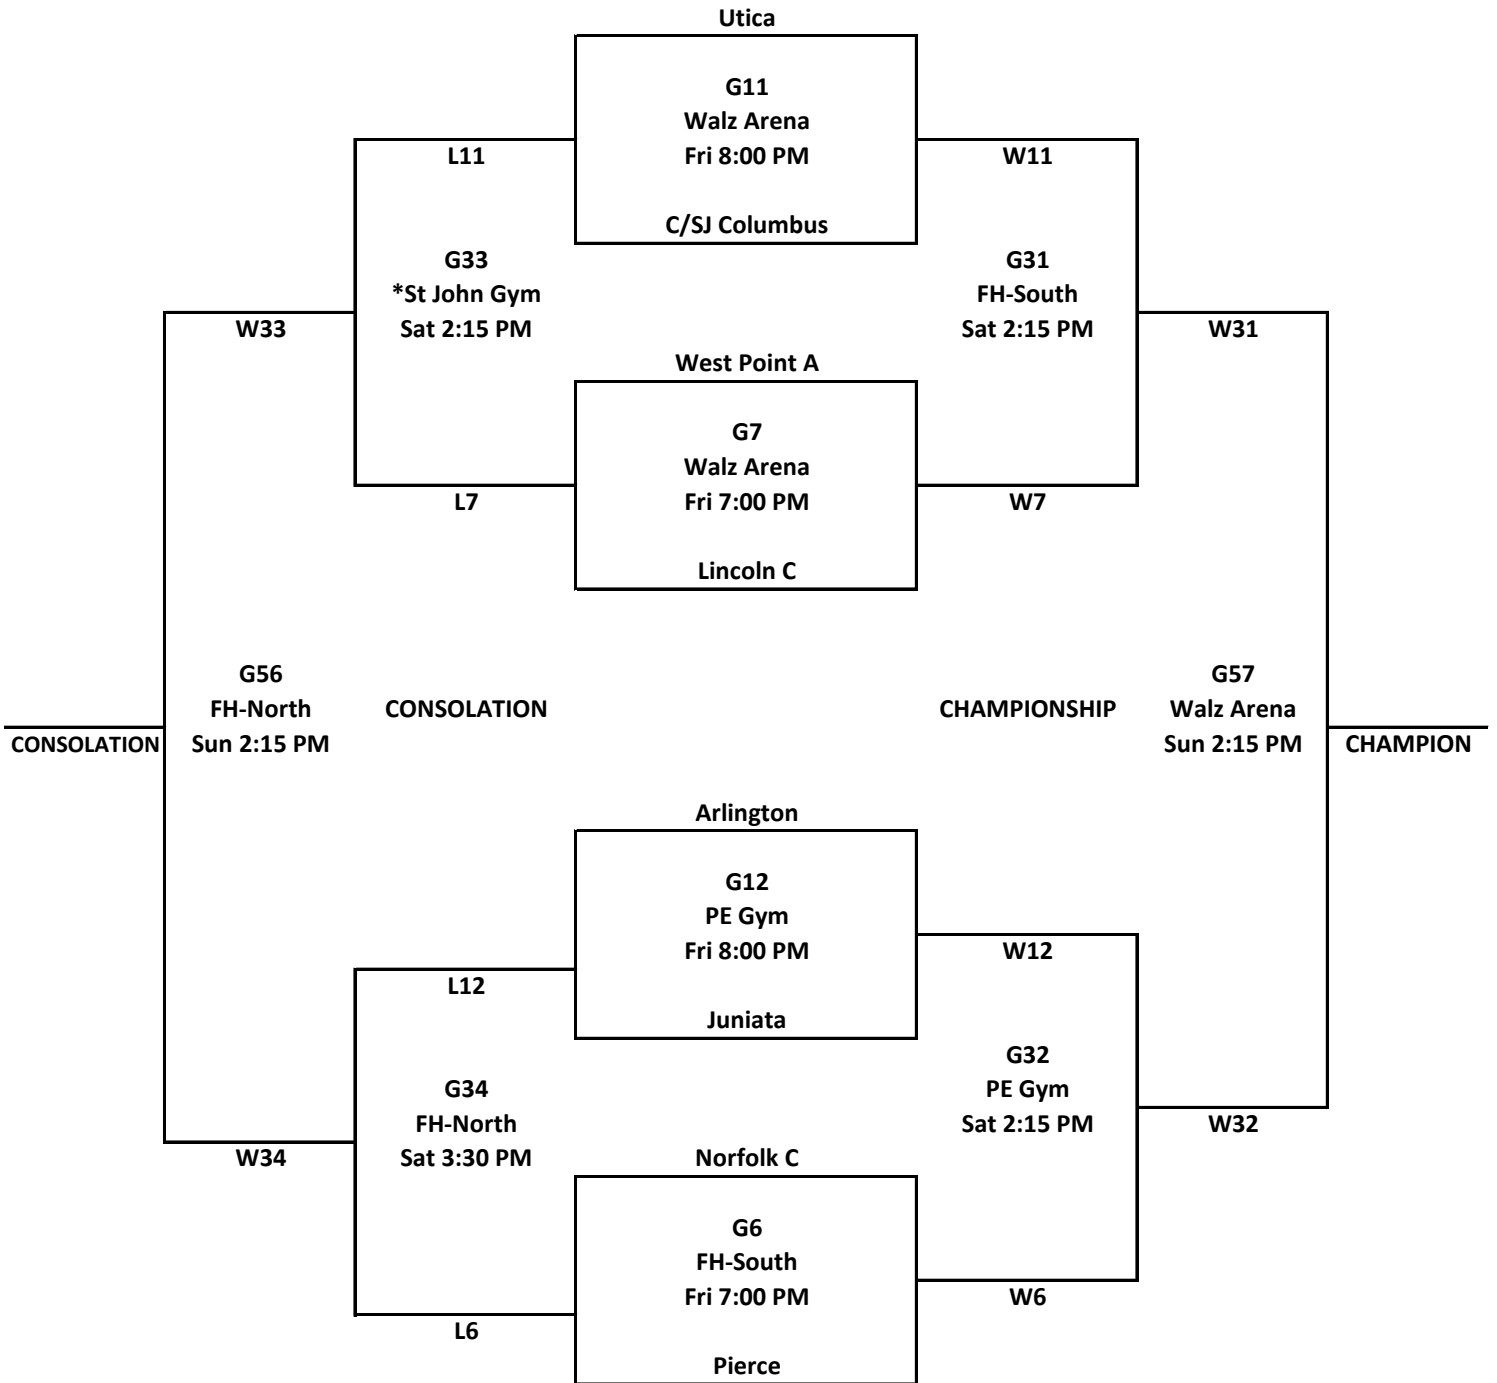

CLASS A Boys C-Club 2018

LOCATIONS:

Walz Human Performance Center

Walz Arena
Field House - North
Field House - South

PE Building
PE Gym

St John Lutheran Church & School

*St. John Gym

*NOTE: games at St. John Gym may move to Walz Arena depending on CUNE basketball playoffs

CLASS B Boys C-Club 2018

LOCATIONS:

Walz Human Performance Center
Walz Arena
Field House - North
Field House - South

PE Building
PE Gym

St John Lutheran Church & School

*St. John Gym

*NOTE: games at St. John Gym may move to Walz Arena depending on CUNE basketball playoffs

CLASS C Boys C-Club 2018

LOCATIONS:

Walz Human Performance Center
Walz Arena
Field House - North
Field House - South

PE Building
PE Gym

St John Lutheran Church & School

*St. John Gym

*NOTE: games at St. John Gym may move to Walz Arena depending on CUNE basketball playoffs