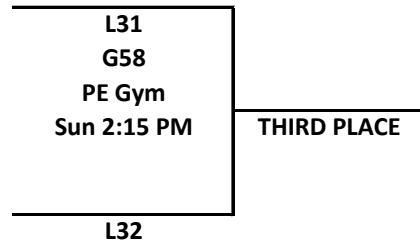

CLASS C Boys C-Club 2018

LOCATIONS:

Walz Human Performance Center
Walz Arena
Field House - North
Field House - South

PE Building
PE Gym

St John Lutheran Church & School

*St. John Gym

*NOTE: games at St. John Gym may move to Walz Arena depending on CUNE basketball playoffs

CLASS D Boys C-Club 2018

LOCATIONS:

Walz Human Performance Center
 Walz Arena
 Field House - North
 Field House - South

PE Building
 PE Gym

St John Lutheran Church & School

*St. John Gym

*NOTE: games at St. John Gym may move to Walz Arena depending on CUNE basketball playoffs