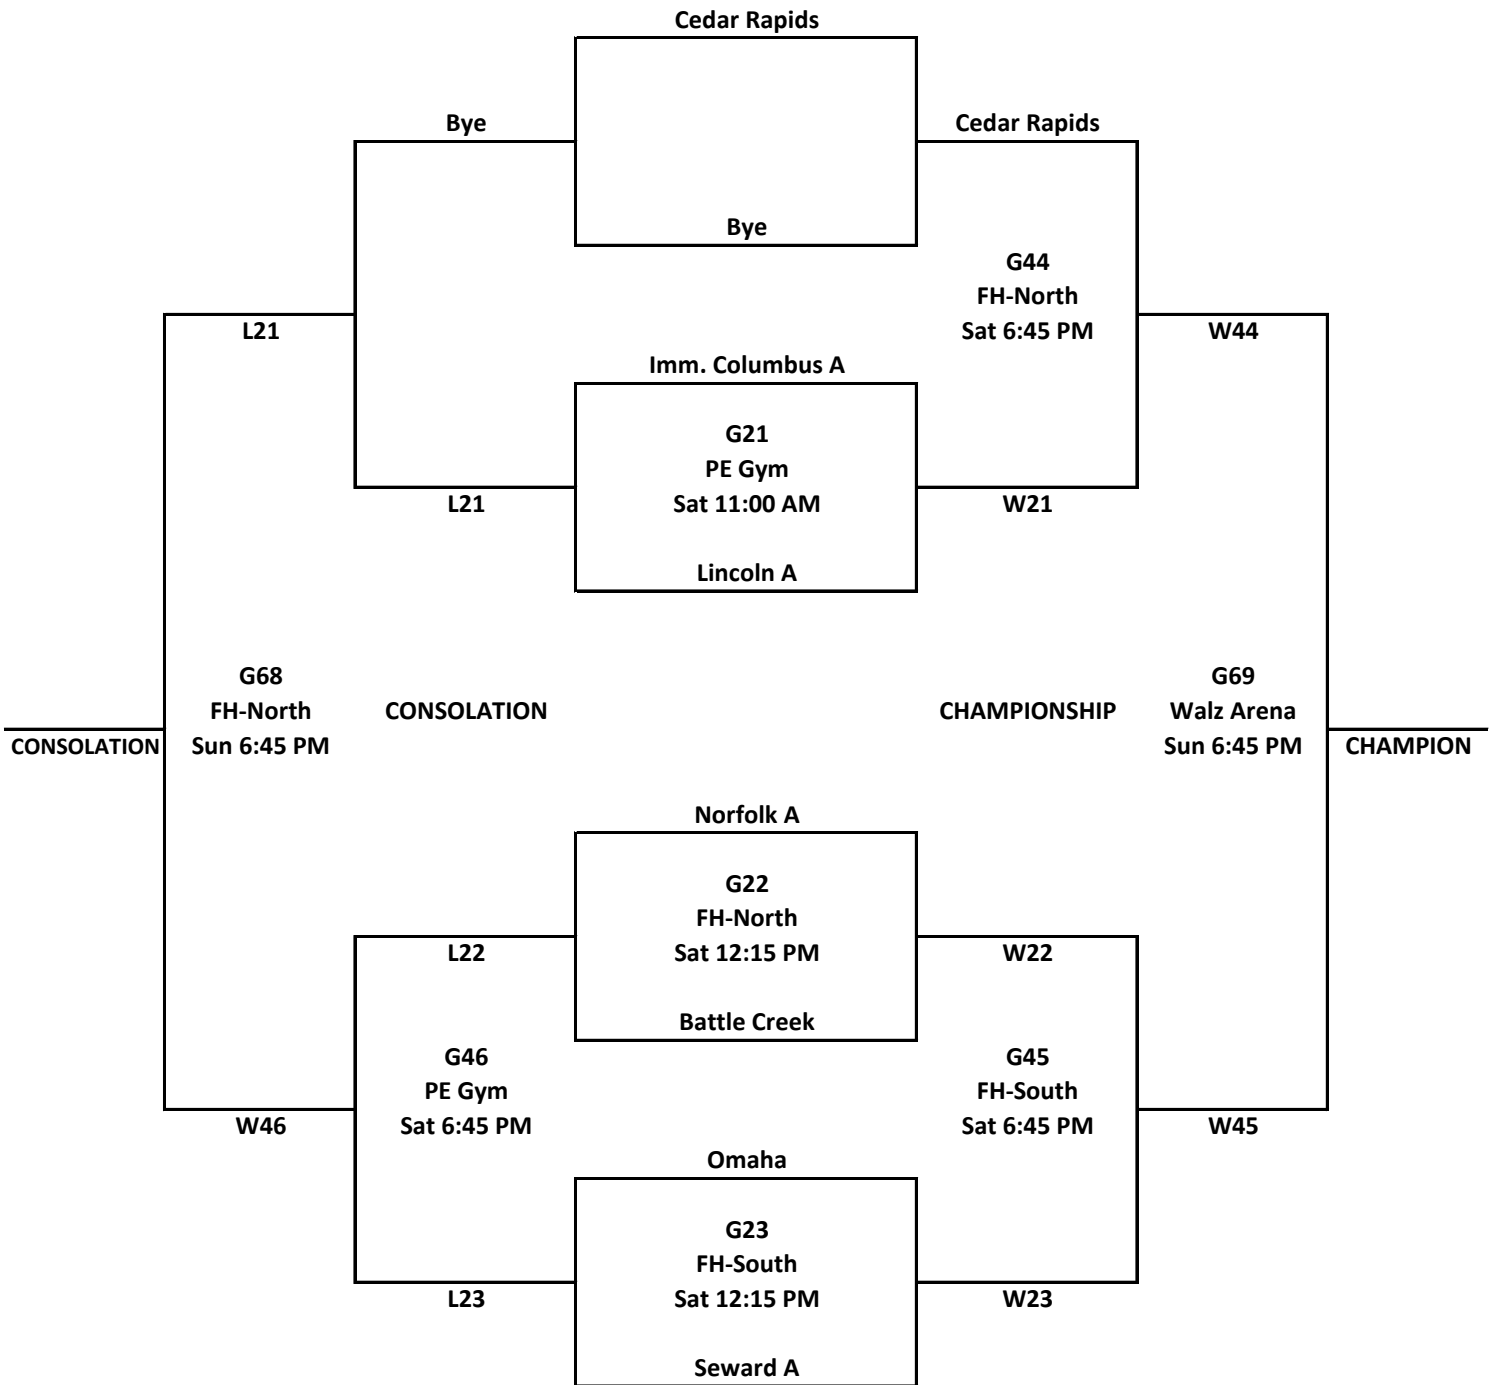

CLASS A Boys C-Club 2018

LOCATIONS:

Walz Human Performance Center

Walz Arena
Field House - North
Field House - South

PE Building
PE Gym

St John Lutheran Church & School

*St. John Gym

*NOTE: games at St. John Gym may move to Walz Arena depending on CUNE basketball playoffs

CLASS B Boys C-Club 2018

LOCATIONS:

Walz Human Performance Center
Walz Arena
Field House - North
Field House - South

PE Building
PE Gym

St John Lutheran Church & School

*St. John Gym

*NOTE: games at St. John Gym may move to Walz Arena depending on CUNE basketball playoffs

CLASS C Boys C-Club 2018

LOCATIONS:

Walz Human Performance Center
Walz Arena
Field House - North
Field House - South

PE Building
PE Gym

St John Lutheran Church & School

*St. John Gym

*NOTE: games at St. John Gym may move to Walz Arena depending on CUNE basketball playoffs