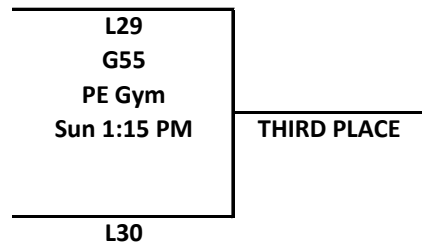

CLASS C Girls C-Club 2018

LOCATIONS:

Walz Human Performance Center
Walz Arena
Field House - North
Field House - South

PE Building
PE Gym

St John Lutheran Church & School

*St. John Gym

*NOTE: games at St. John Gym may move to Walz Arena depending on CUNE basketball playoffs