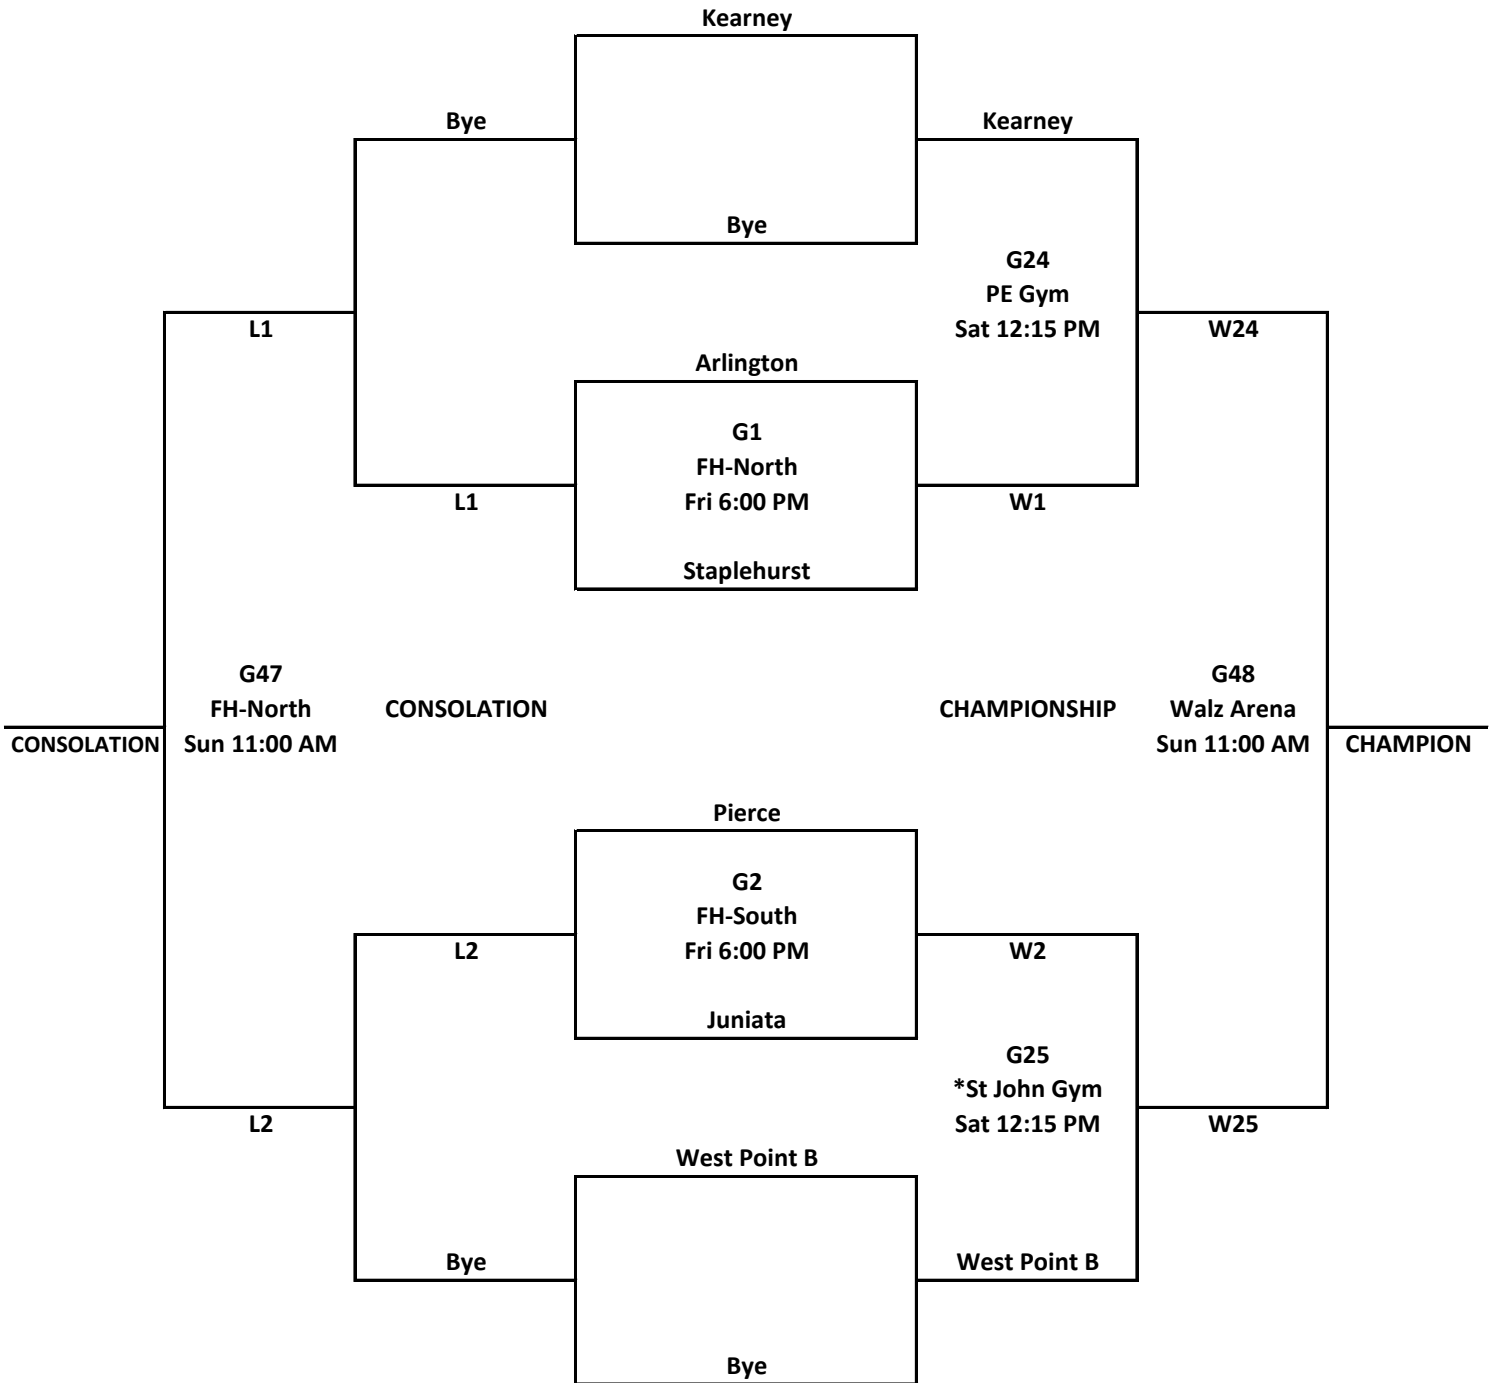

CLASS D   Girls C-Club 2018

LOCATIONS:

Walz Human Performance Center
Walz Arena
Field House - North
Field House - South

PE Building
PE Gym

St John Lutheran Church & School

*St. John Gym

*NOTE: games at St. John Gym may move to Walz Arena depending on CUNE basketball playoffs