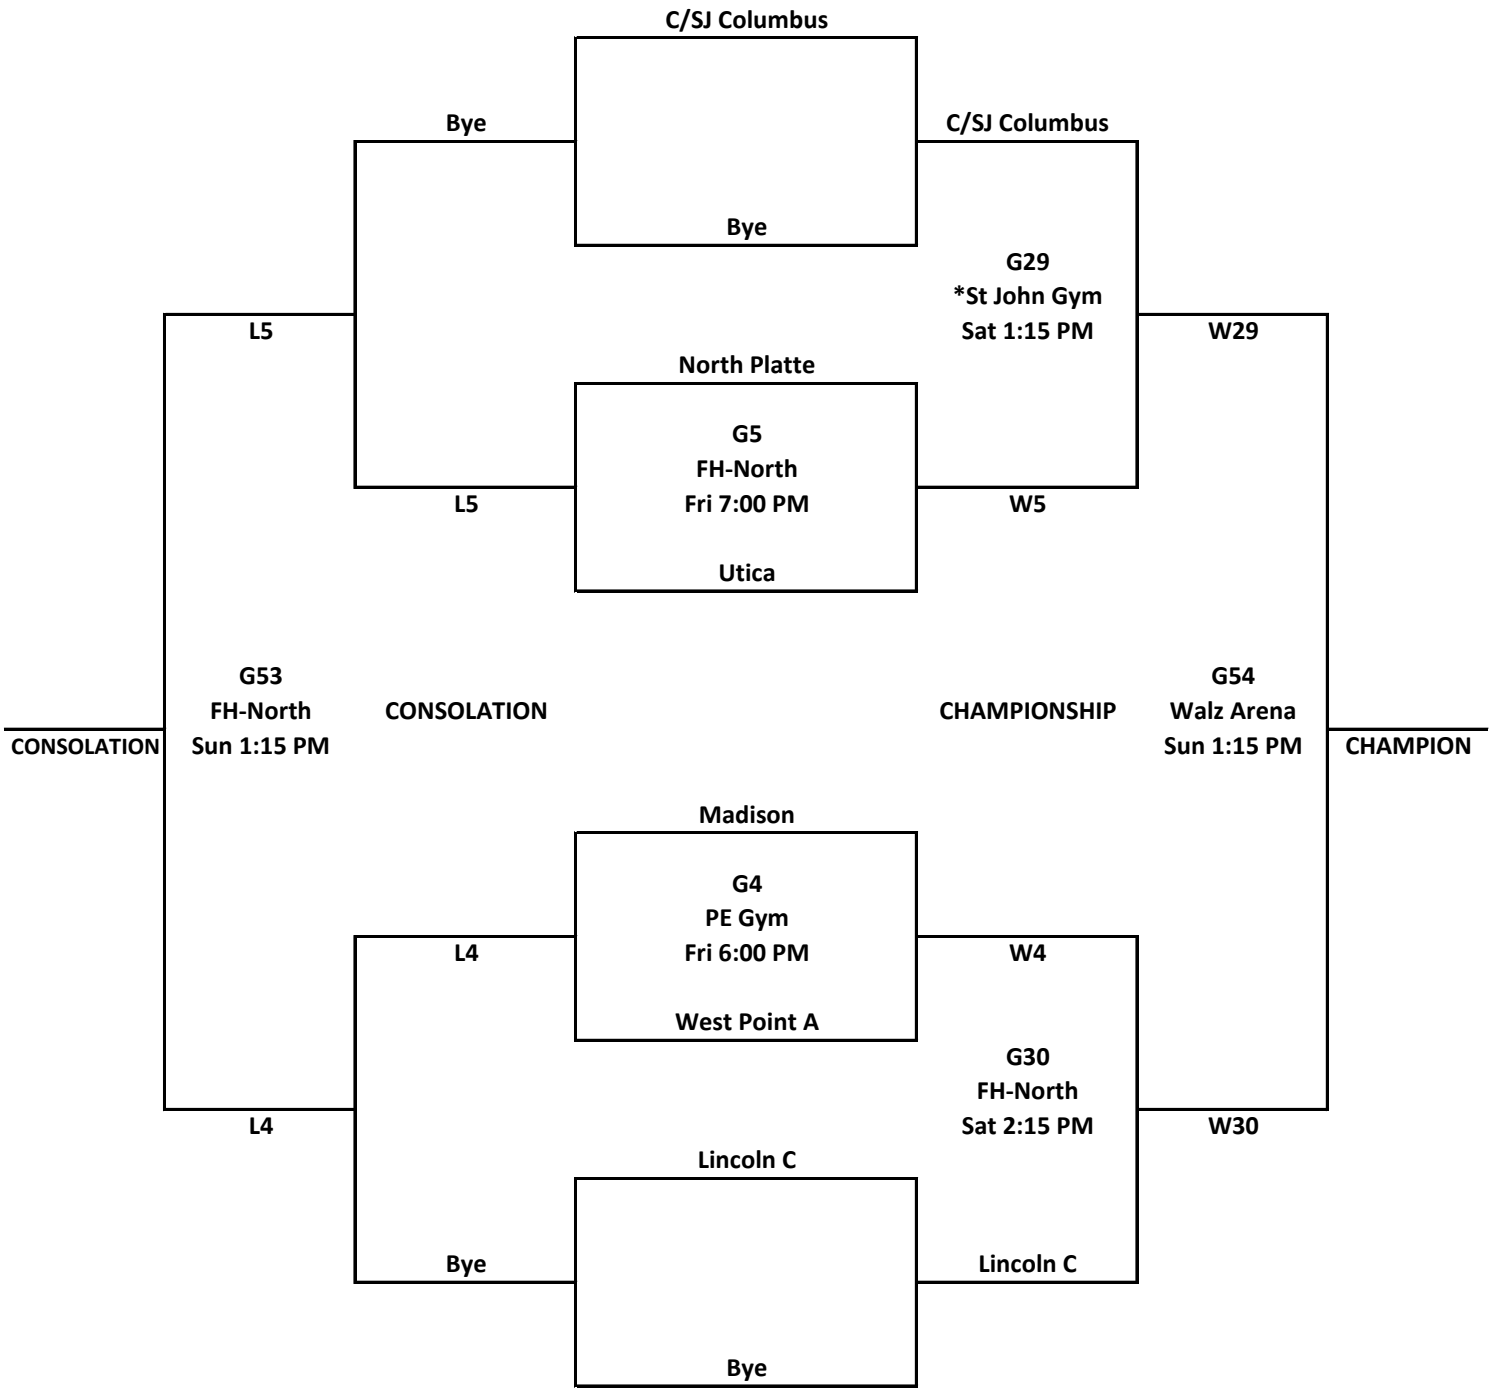

**CLASS A Girls C-Club 2018**

**LOCATIONS:**

Walz Human Performance Center

- Walz Arena
- Field House - North
- Field House - South

PE Building  
PE Gym

St John Lutheran Church & School

\*St. John Gym

\*NOTE: games at St. John Gym may move to Walz Arena depending on CUNE basketball playoffs

**CLASS B Girls C-Club 2018**

**LOCATIONS:**

**Walz Human Performance Center**

- Walz Arena
- Field House - North
- Field House - South

PE Building  
PE Gym

**St John Lutheran Church & School**

\*St. John Gym

\*NOTE: games at St. John Gym may move to Walz Arena depending on CUNE basketball playoffs

**CLASS C Girls C-Club 2018**

**LOCATIONS:**

Walz Human Performance Center  
 Walz Arena  
 Field House - North  
 Field House - South