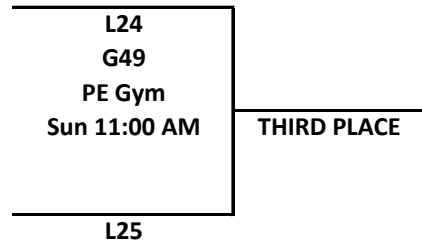

THIRD PLACE