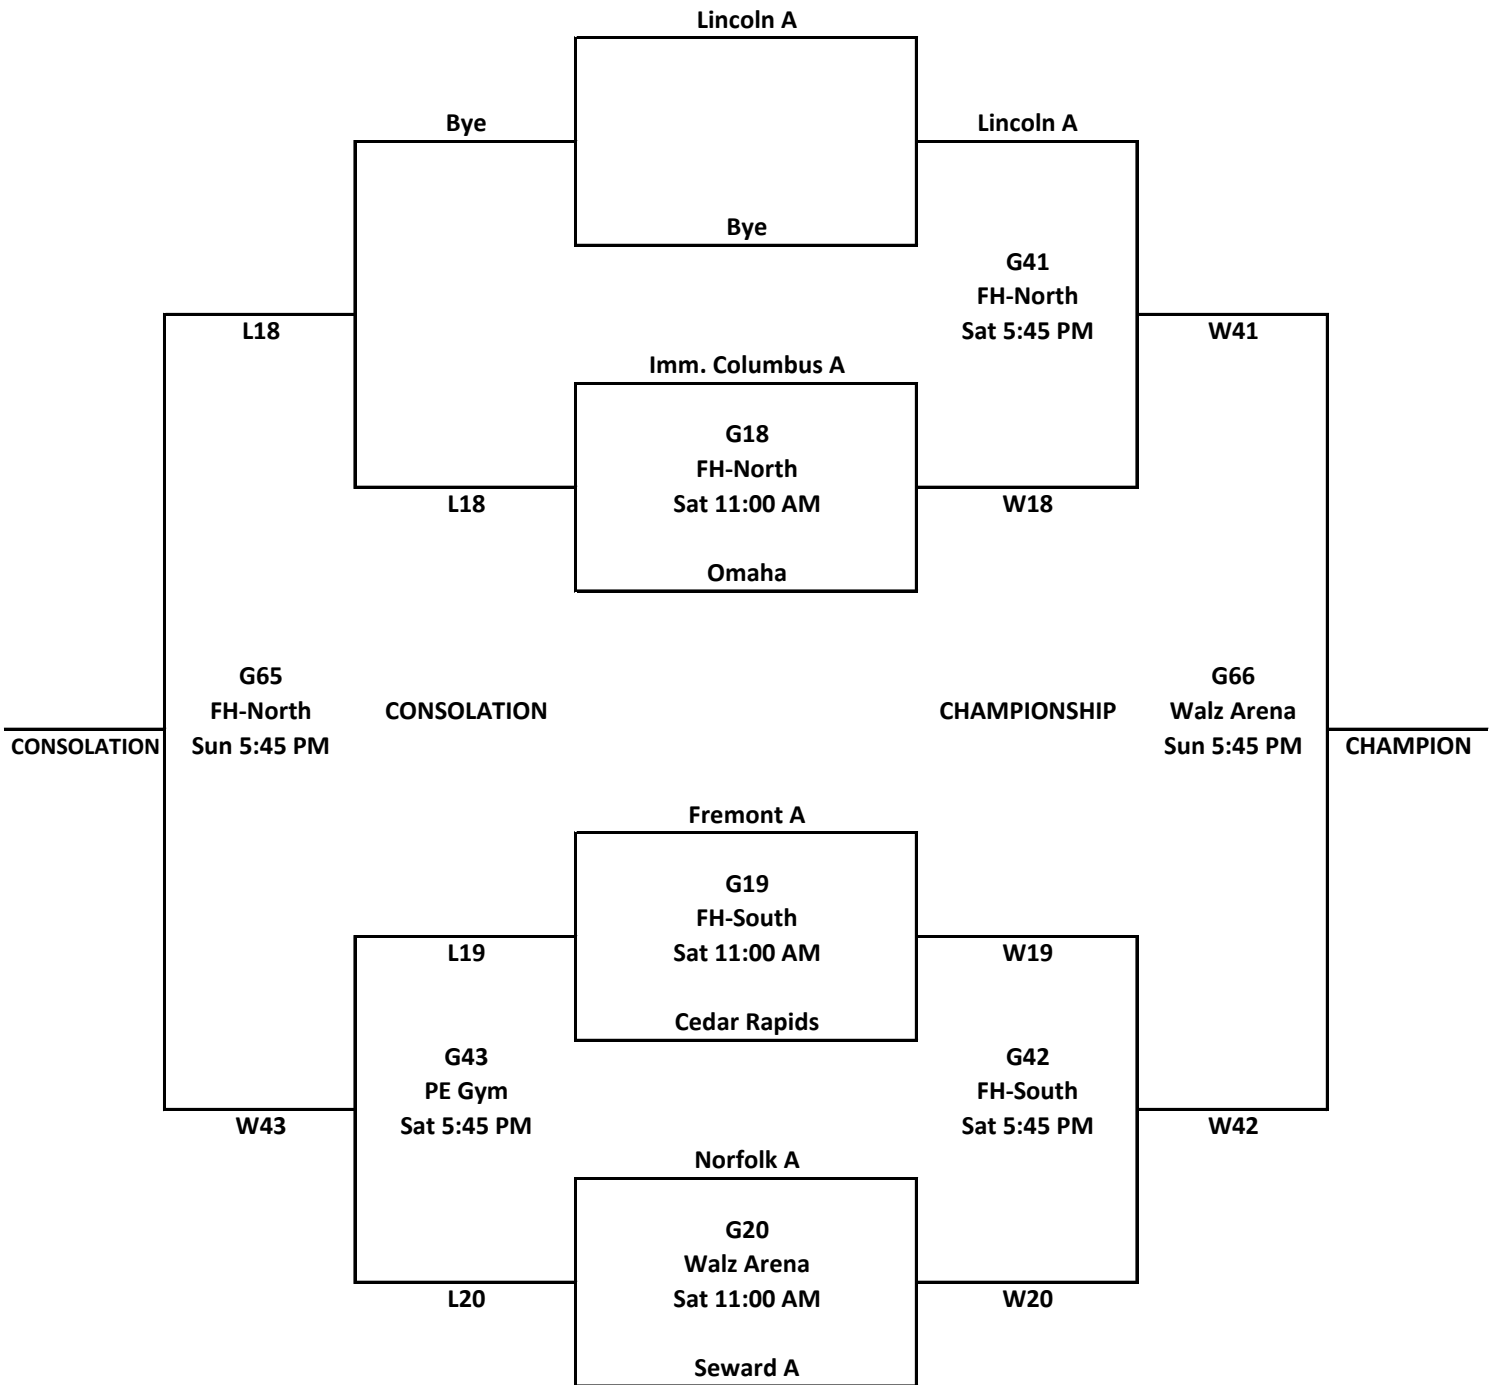

**CLASS A Girls C-Club 2018**

**LOCATIONS:**

Walz Human Performance Center

- Walz Arena
- Field House - North
- Field House - South

PE Building  
PE Gym

St John Lutheran Church & School

\*St. John Gym

\*NOTE: games at St. John Gym may move to Walz Arena depending on CUNE basketball playoffs

**CLASS B Girls C-Club 2018**

**LOCATIONS:**

**Walz Human Performance Center**

- Walz Arena
- Field House - North
- Field House - South

PE Building  
PE Gym

**St John Lutheran Church & School**

\*St. John Gym

\*NOTE: games at St. John Gym may move to Walz Arena depending on CUNE basketball playoffs

**CLASS C Girls C-Club 2018**

**LOCATIONS:**

Walz Human Performance Center  
 Walz Arena  
 Field House - North  
 Field House - South