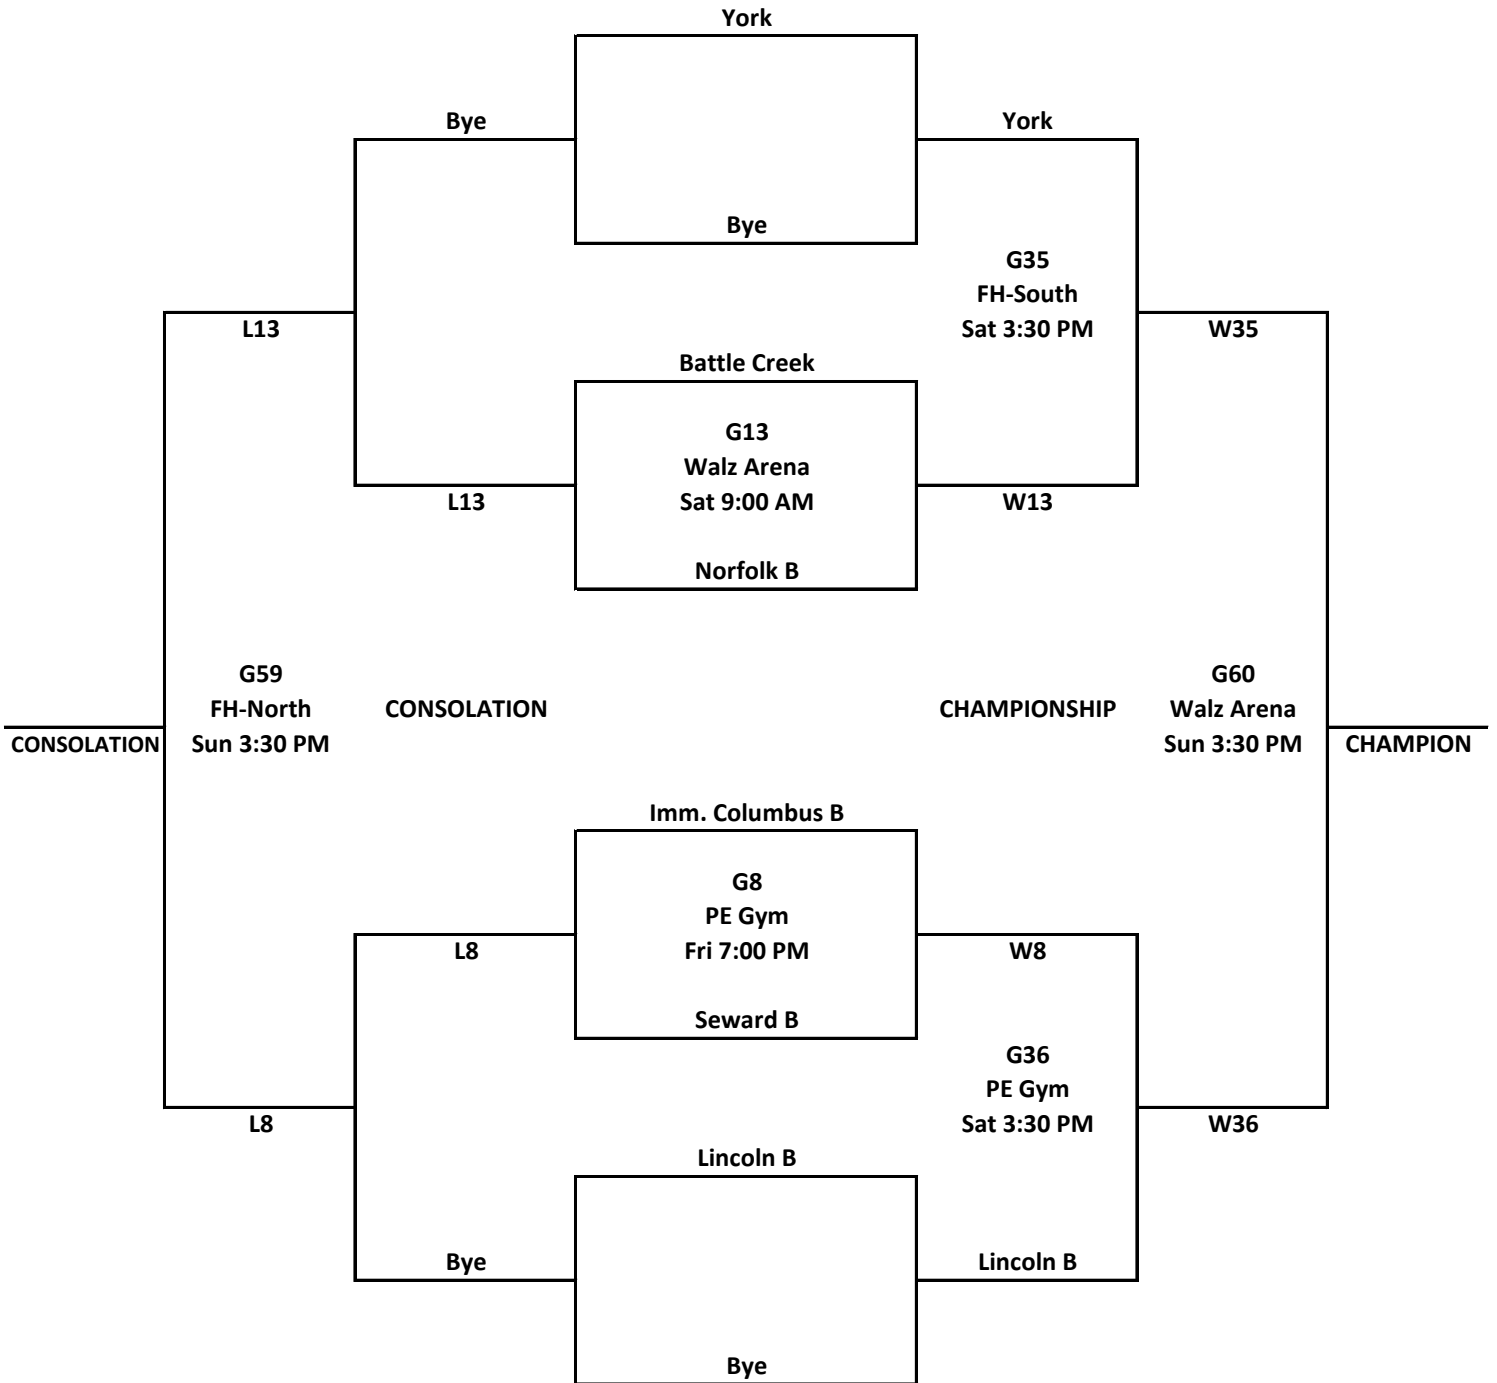

**CLASS A Girls C-Club 2018**

**LOCATIONS:**

Walz Human Performance Center

- Walz Arena
- Field House - North
- Field House - South

PE Building  
PE Gym

St John Lutheran Church & School

\*St. John Gym

\*NOTE: games at St. John Gym may move to Walz Arena depending on CUNE basketball playoffs

**CLASS B Girls C-Club 2018**

**LOCATIONS:**

**Walz Human Performance Center**

- Walz Arena
- Field House - North
- Field House - South

PE Building  
PE Gym

**St John Lutheran Church & School**

\*St. John Gym

\*NOTE: games at St. John Gym may move to Walz Arena depending on CUNE basketball playoffs

**CLASS C Girls C-Club 2018**

**LOCATIONS:**

Walz Human Performance Center  
 Walz Arena  
 Field House - North  
 Field House - South