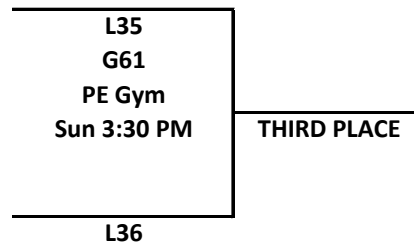

**CLASS B Girls C-Club 2018**

**LOCATIONS:**

**Walz Human Performance Center**

- Walz Arena
- Field House - North
- Field House - South

PE Building  
PE Gym

**St John Lutheran Church & School**

\*St. John Gym

\*NOTE: games at St. John Gym may move to Walz Arena depending on CUNE basketball playoffs

**CLASS C Girls C-Club 2018**

**LOCATIONS:**

Walz Human Performance Center  
 Walz Arena  
 Field House - North  
 Field House - South