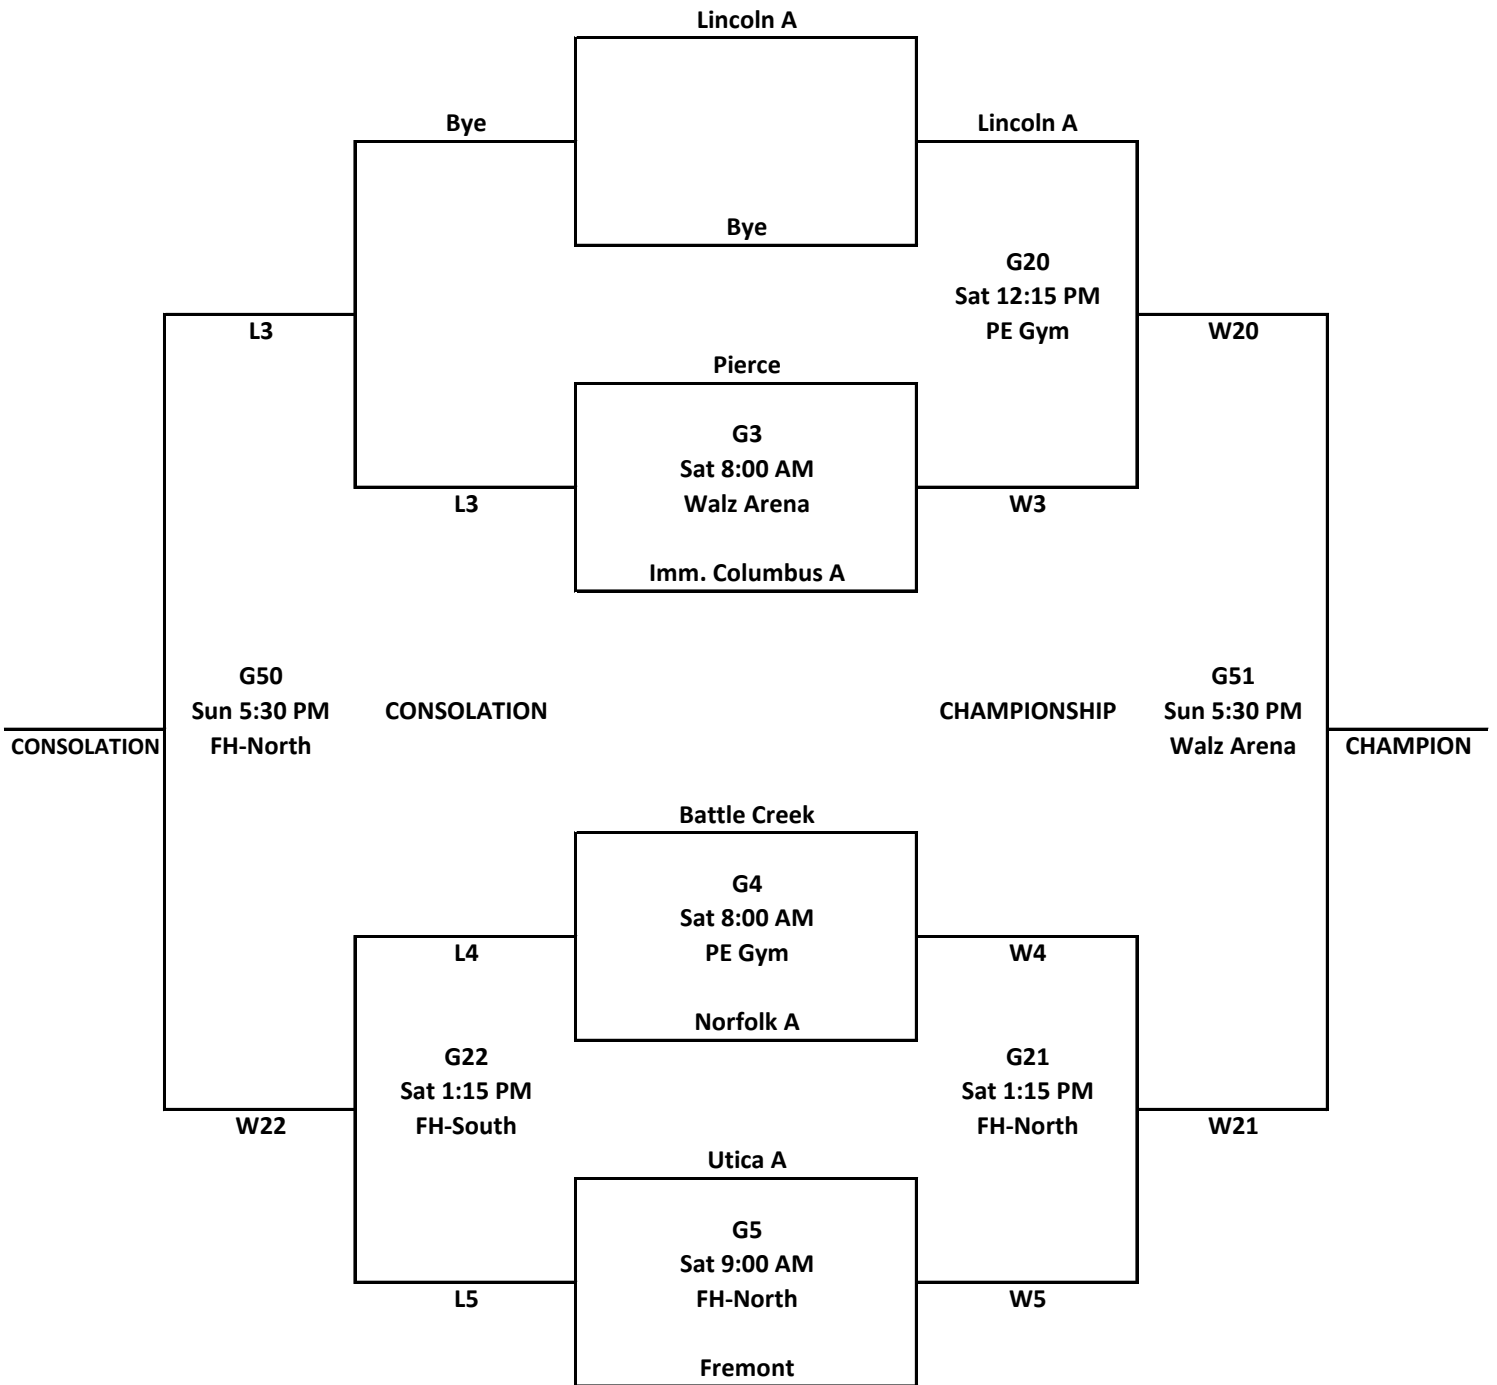

CLASS A Boys C-Club 2019

LOCATIONS:

Walz Human Performance Center
 Walz Arena
 Field House - North
 Field House - South

PE Center
 PE Gym

CLASS B Boys C-Club 2019

LOCATIONS:

Walz Human Performance Center
 Walz Arena
 Field House - North
 Field House - South

PE Center
 PE Gym

CLASS C Boys C-Club 2019

LOCATIONS:

Walz Human Performance Center
Walz Arena
Field House - North
Field House - South

PE Center
PE Gym