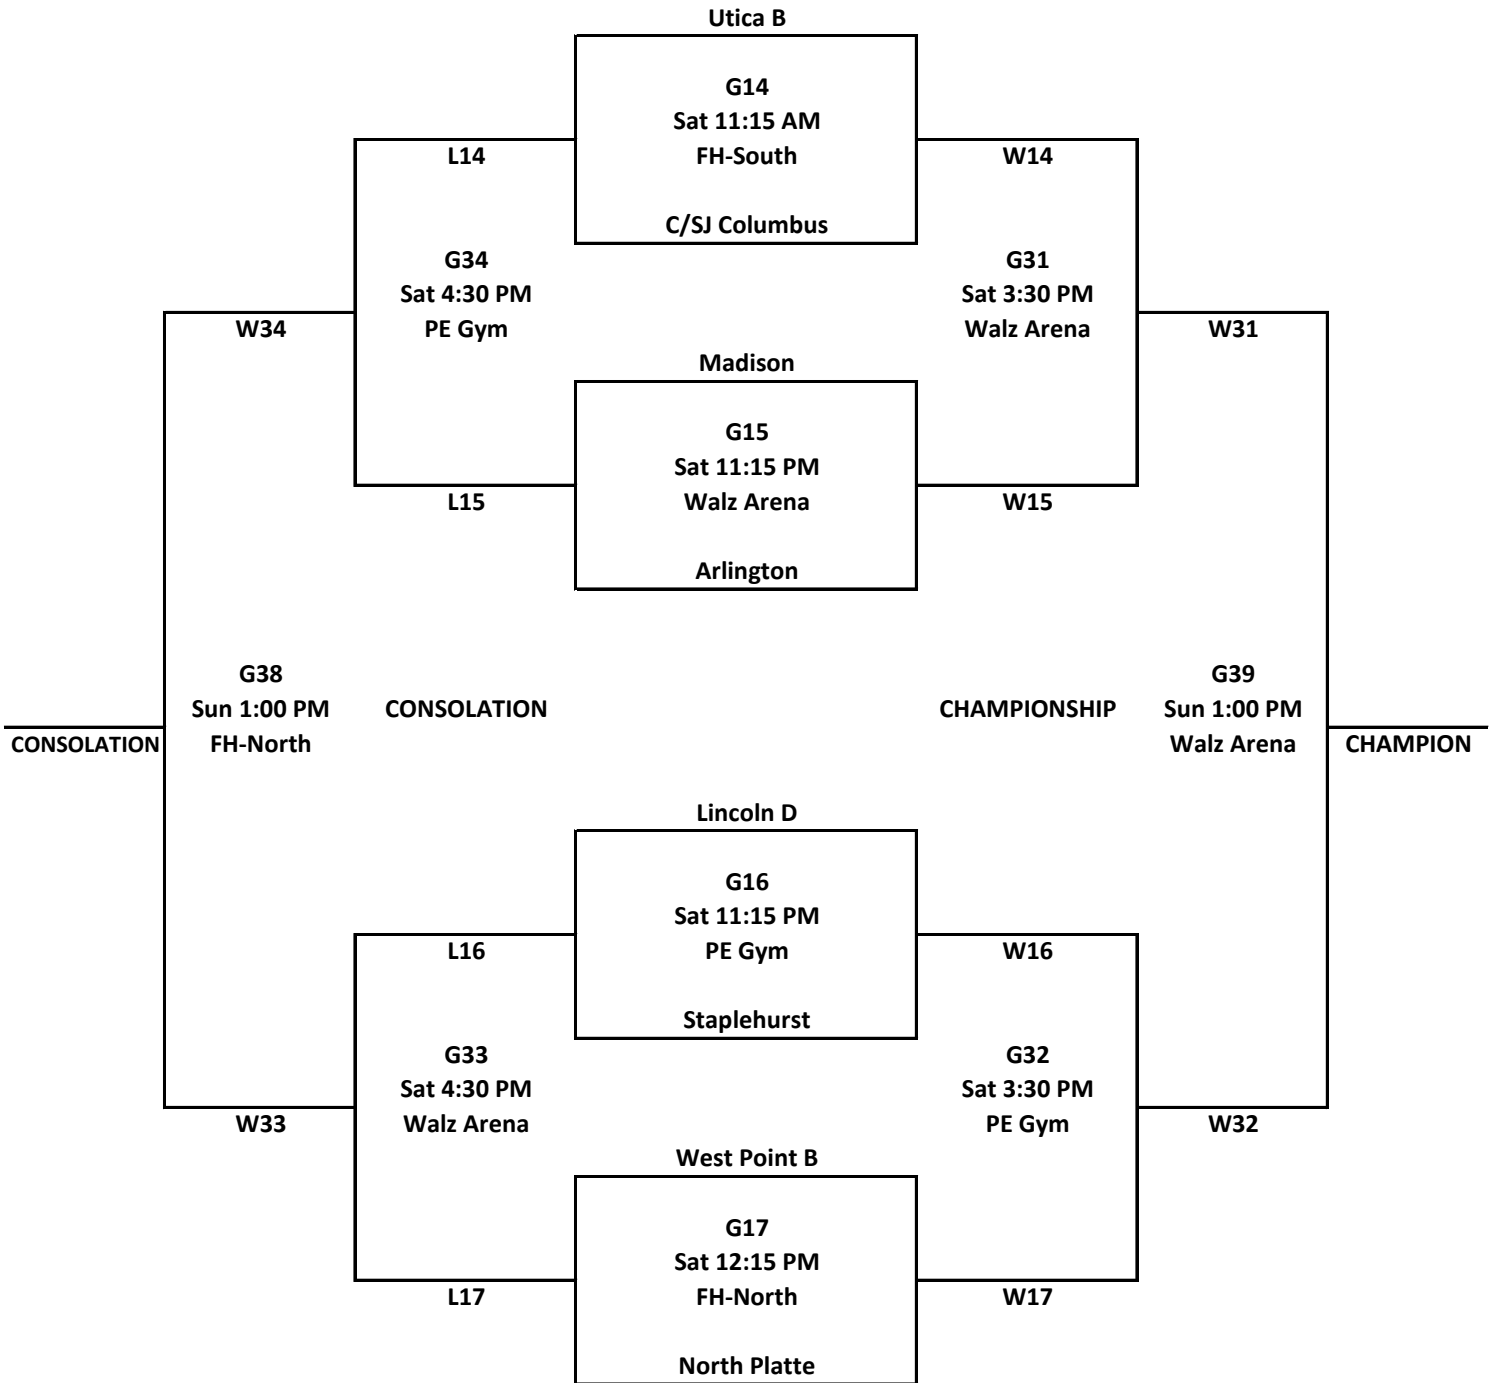

CLASS A Boys C-Club 2019

LOCATIONS:

Walz Human Performance Center
 Walz Arena
 Field House - North
 Field House - South

PE Center
 PE Gym

CLASS B Boys C-Club 2019

LOCATIONS:

Walz Human Performance Center
 Walz Arena
 Field House - North
 Field House - South

PE Center
 PE Gym

CLASS C Boys C-Club 2019

LOCATIONS:

Walz Human Performance Center
Walz Arena
Field House - North
Field House - South

PE Center
PE Gym