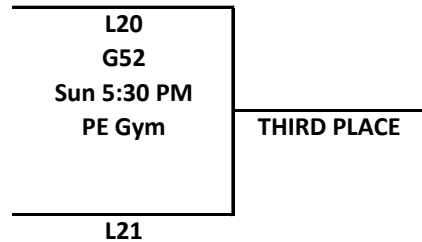

CLASS A Boys C-Club 2019

LOCATIONS:

Walz Human Performance Center
 Walz Arena
 Field House - North
 Field House - South

PE Center
 PE Gym

CLASS B Boys C-Club 2019

LOCATIONS:

Walz Human Performance Center
 Walz Arena
 Field House - North
 Field House - South

PE Center
 PE Gym

CLASS C Boys C-Club 2019

LOCATIONS:

Walz Human Performance Center
Walz Arena
Field House - North
Field House - South

PE Center
PE Gym