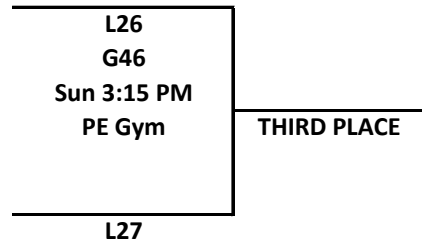

CLASS A Boys C-Club 2019

LOCATIONS:

Walz Human Performance Center
 Walz Arena
 Field House - North
 Field House - South

PE Center
 PE Gym

CLASS B Boys C-Club 2019

LOCATIONS:

Walz Human Performance Center
 Walz Arena
 Field House - North
 Field House - South

PE Center
 PE Gym

CLASS C Boys C-Club 2019

LOCATIONS:

Walz Human Performance Center
Walz Arena
Field House - North
Field House - South

PE Center
PE Gym