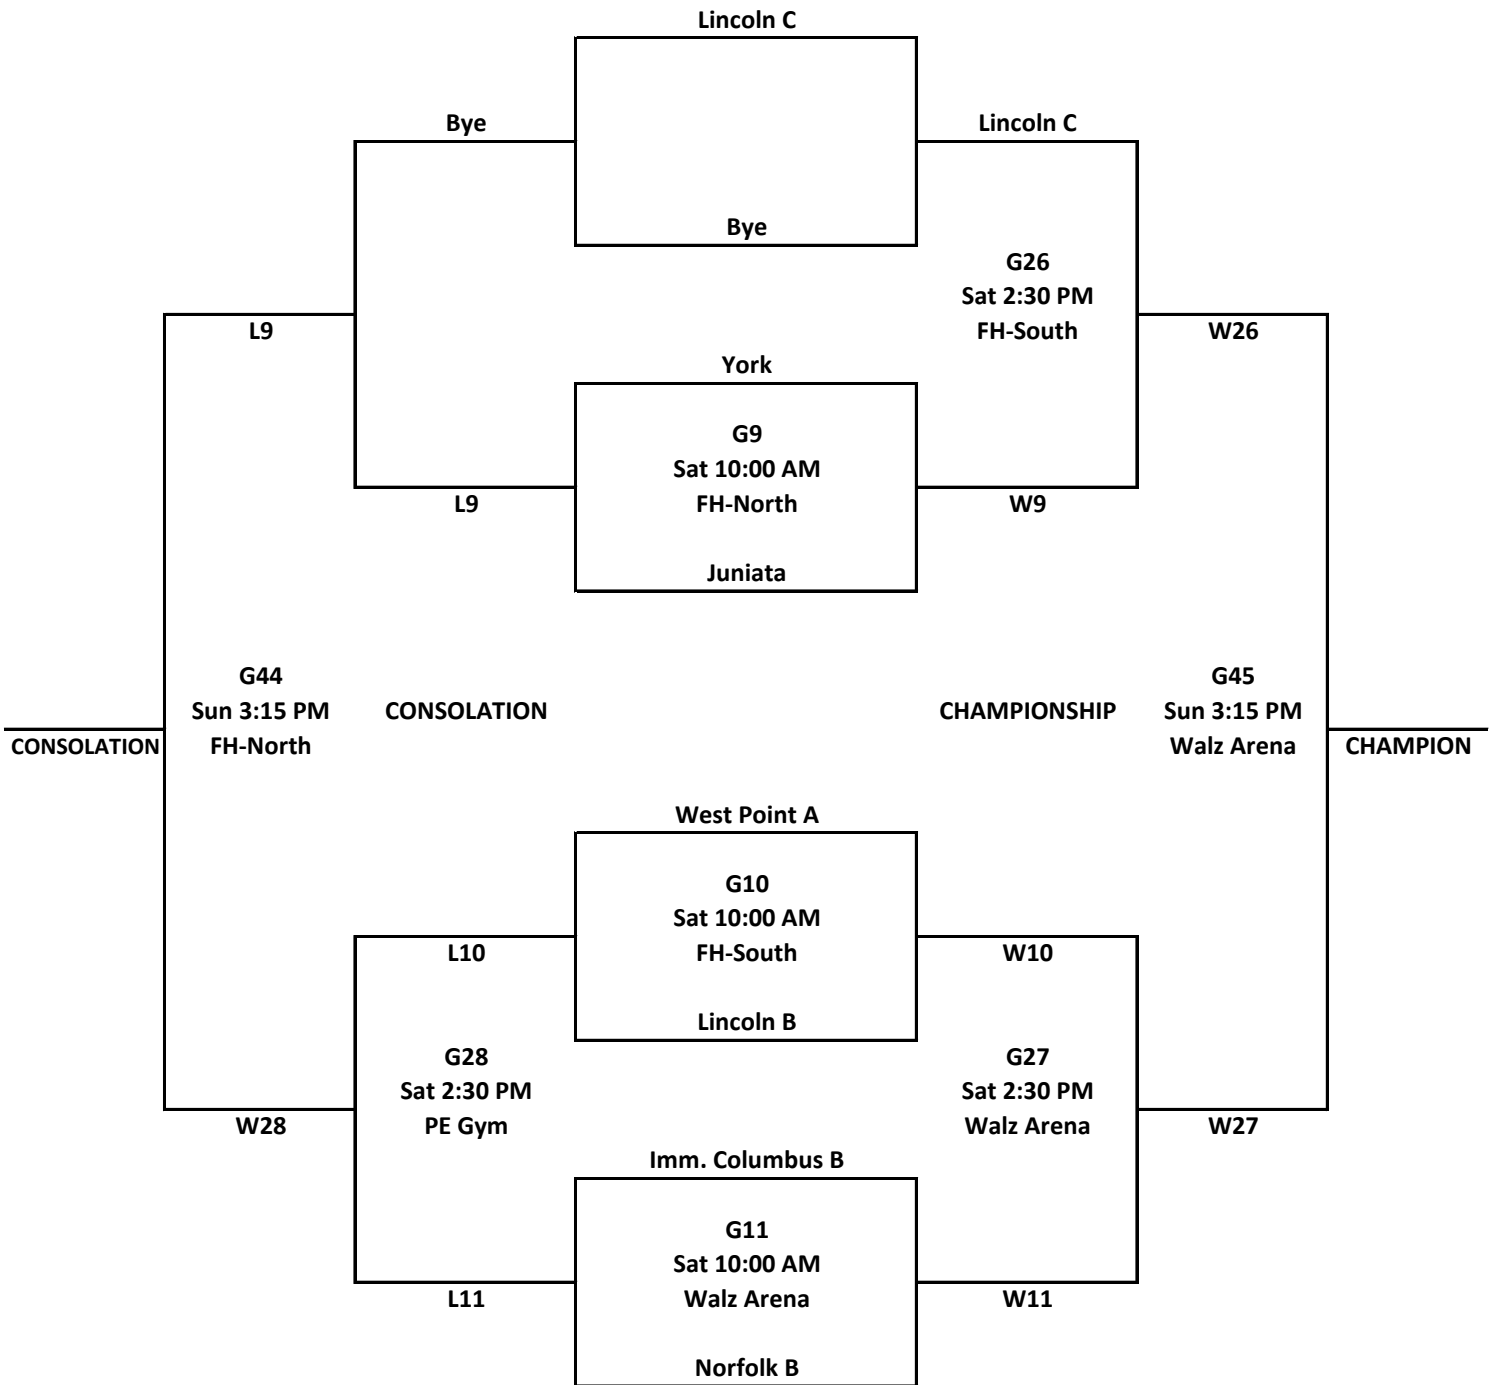

CLASS A Boys C-Club 2019

LOCATIONS:

Walz Human Performance Center
 Walz Arena
 Field House - North
 Field House - South

PE Center
 PE Gym

CLASS B Boys C-Club 2019

LOCATIONS:

Walz Human Performance Center
 Walz Arena
 Field House - North
 Field House - South

PE Center
 PE Gym

CLASS C Boys C-Club 2019

LOCATIONS:

Walz Human Performance Center
Walz Arena
Field House - North
Field House - South

PE Center
PE Gym