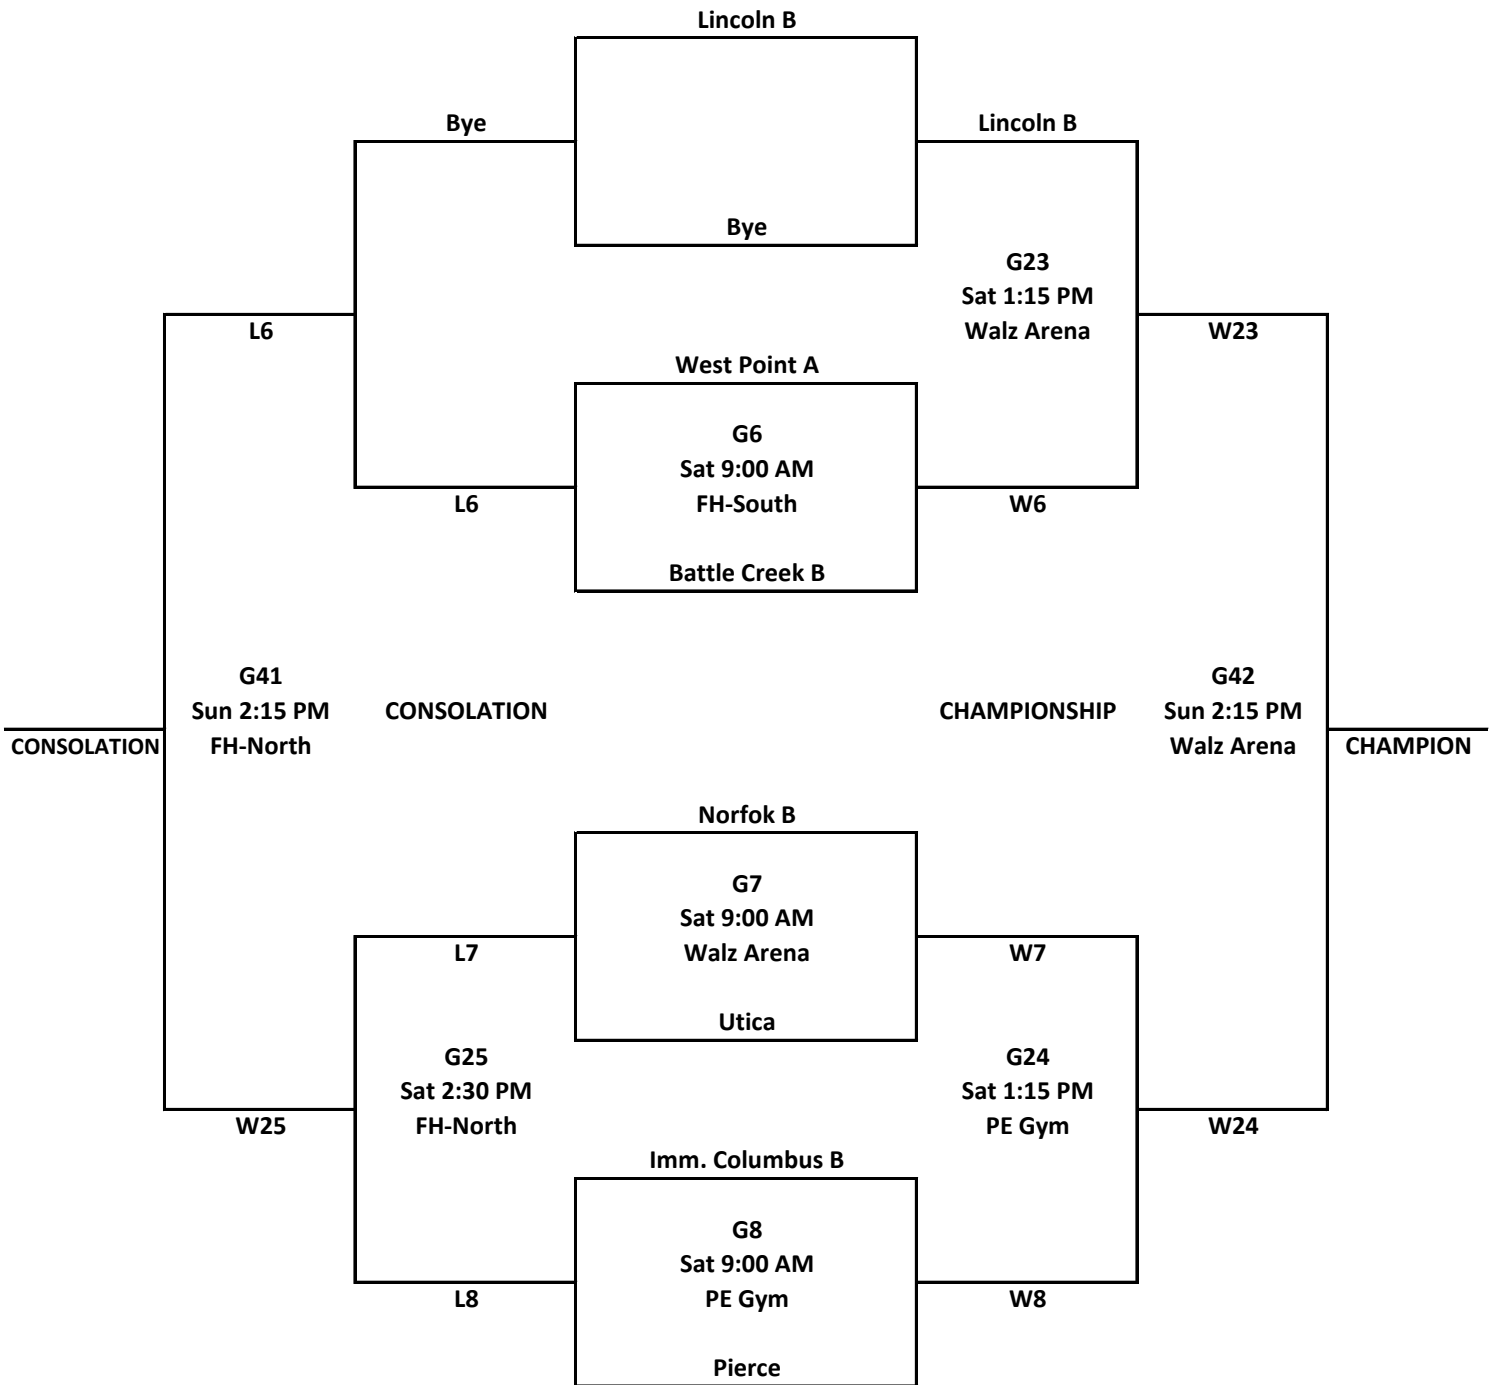

CLASS A Girls C-Club 2019

LOCATIONS:

Walz Human Performance Center
 Walz Arena
 Field House - North
 Field House - South

PE Center
 PE Gym

CLASS B Girls C-Club 2019

LOCATIONS:

Walz Human Performance Center
Walz Arena
Field House - North
Field House - South

PE Center
PE Gym

CLASS C Girls C-Club 2019

LOCATIONS:

Walz Human Performance Center
 Walz Arena
 Field House - North
 Field House - South

PE Center
 PE Gym