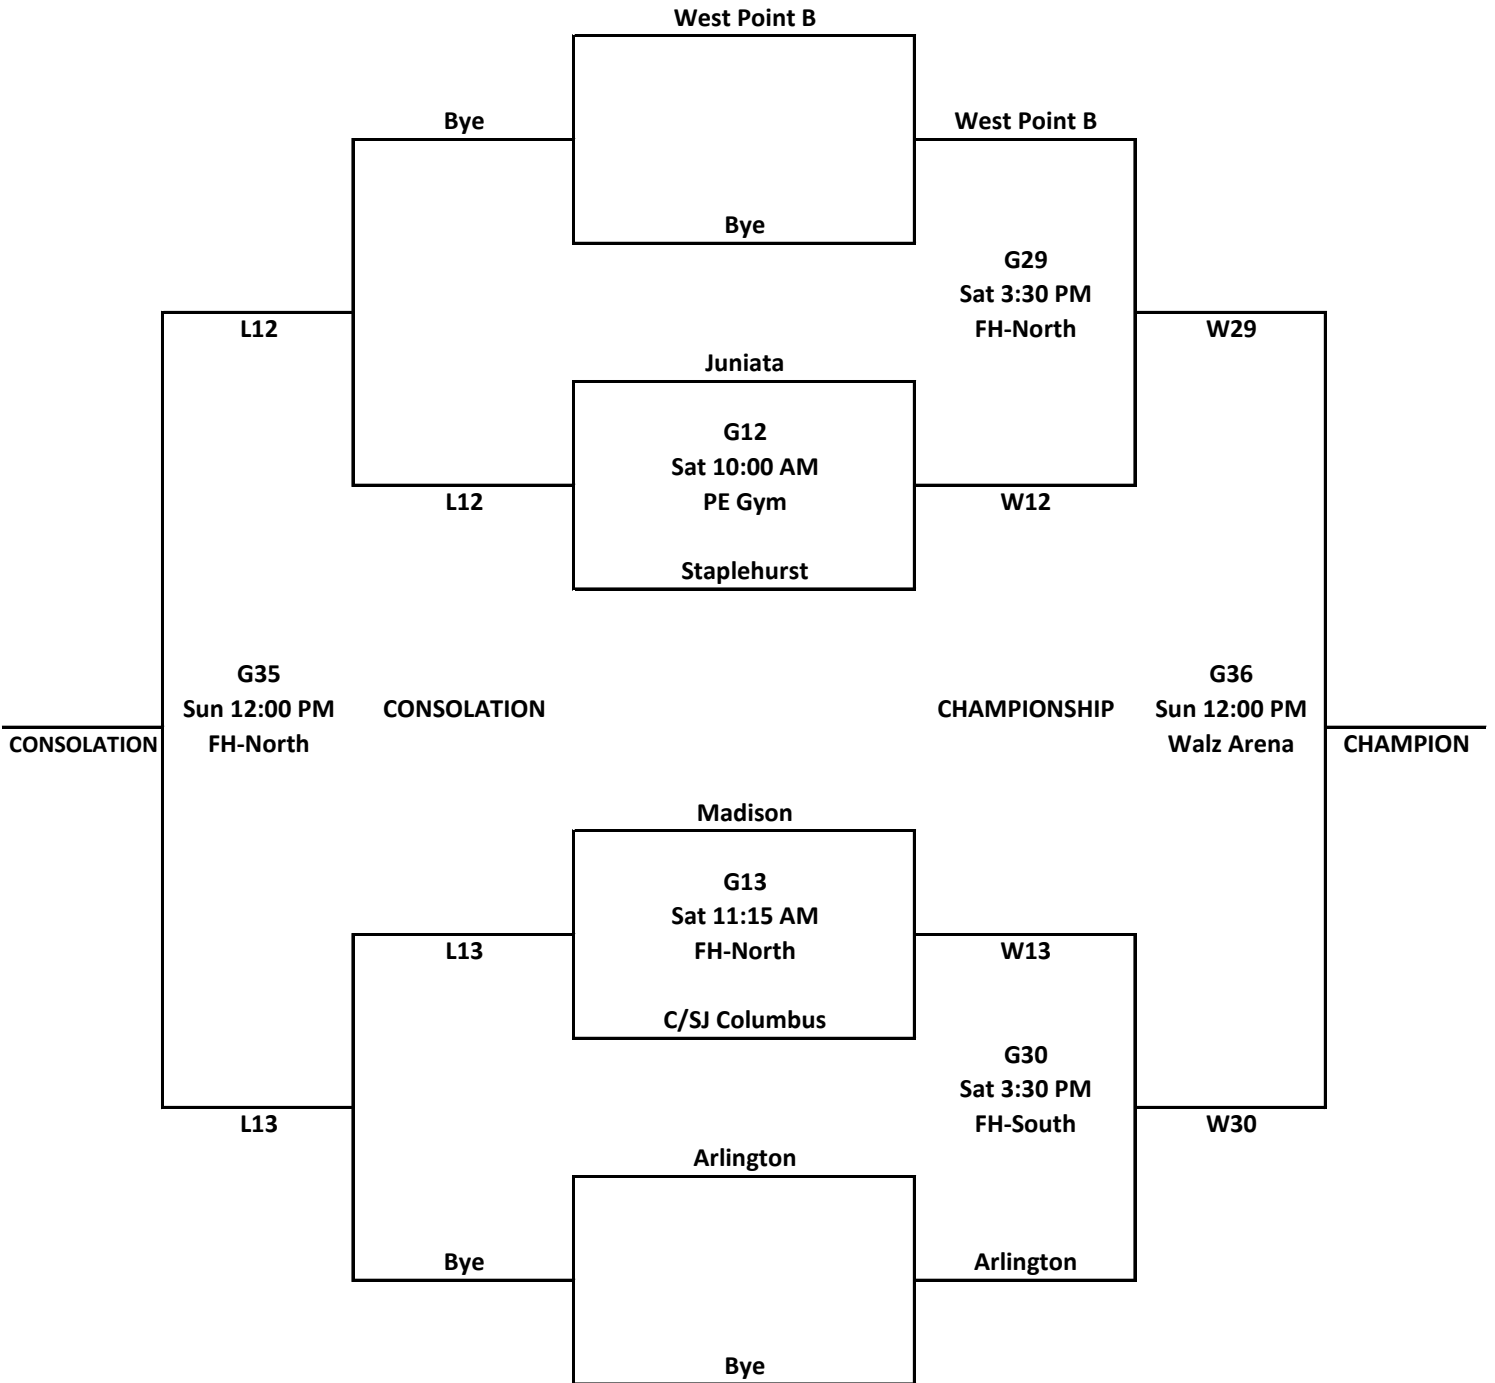

CLASS A Girls C-Club 2019

LOCATIONS:

Walz Human Performance Center
 Walz Arena
 Field House - North
 Field House - South

PE Center
 PE Gym

CLASS B Girls C-Club 2019

LOCATIONS:

Walz Human Performance Center
Walz Arena
Field House - North
Field House - South

PE Center
PE Gym

CLASS C Girls C-Club 2019

LOCATIONS:

Walz Human Performance Center
 Walz Arena
 Field House - North
 Field House - South

PE Center
 PE Gym