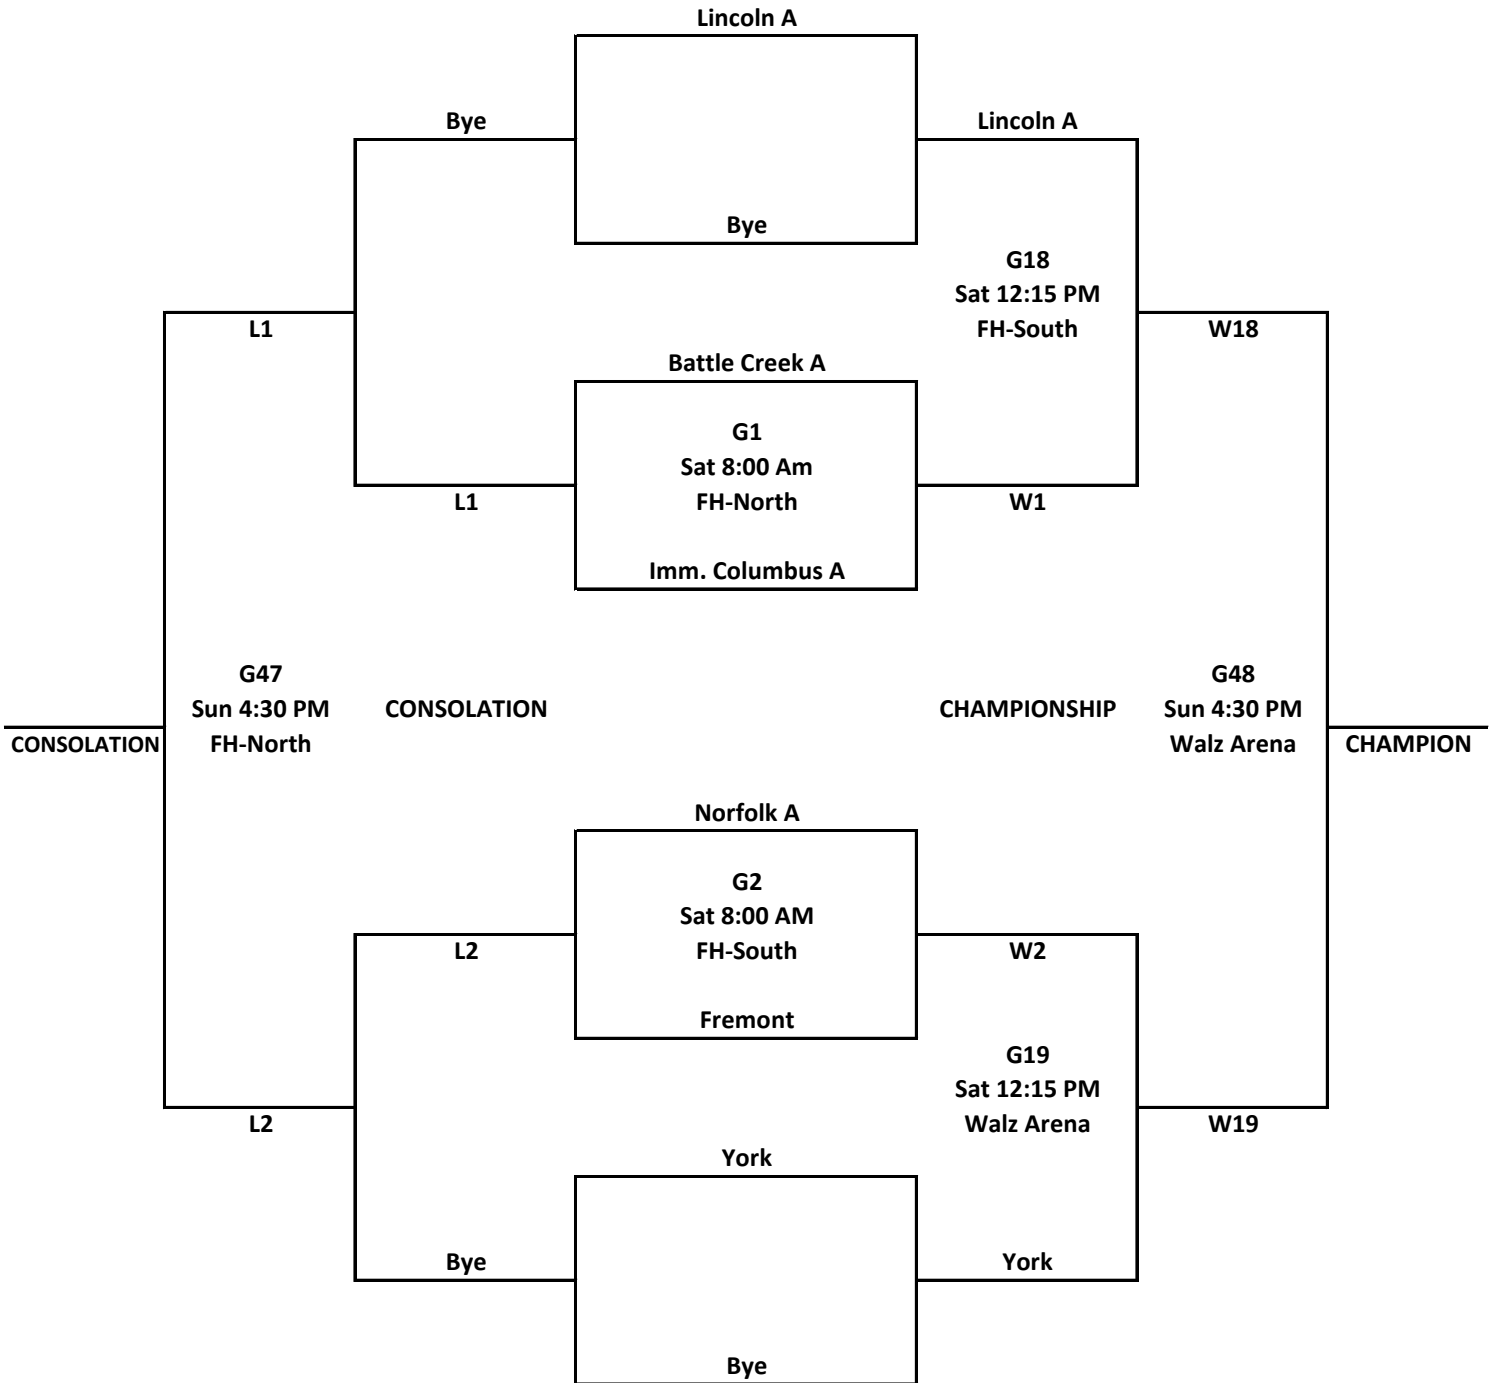

CLASS A Girls C-Club 2019

LOCATIONS:

Walz Human Performance Center
 Walz Arena
 Field House - North
 Field House - South

PE Center
 PE Gym

CLASS B Girls C-Club 2019

LOCATIONS:

Walz Human Performance Center
Walz Arena
Field House - North
Field House - South

PE Center
PE Gym

CLASS C Girls C-Club 2019

LOCATIONS:

Walz Human Performance Center
 Walz Arena
 Field House - North
 Field House - South

PE Center
 PE Gym